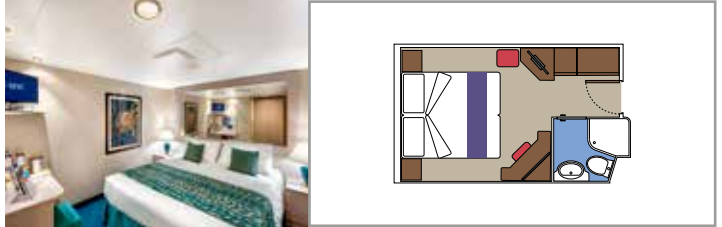

JUNIOR INTERIOR

IM1

≈13
7-8
4

› Low deck location

The images are representative only. Size, layout and furniture may vary (within the same cabin category).

Cabin size (m²)

Balcony size (m²)

Deck location

Accommodating up to