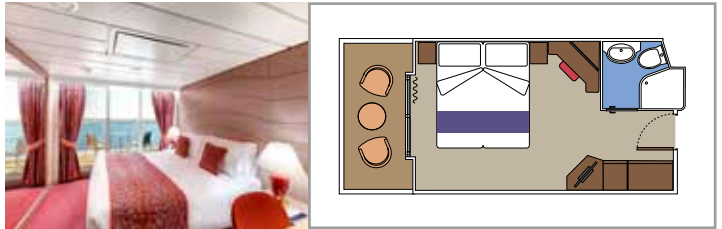

SUITE AUREA

INCLUDED FACILITIES

- Sitting area with sofa
- Spacious wardrobe
- Comfortable double or single beds (on request)
- Bathroom with bathtub, vanity area with hairdryer
- Interactive TV, telephone, safe, minibar and air conditioning
- Wifi connection available (for a fee)

BALCONY

INCLUDED FACILITIES

- Sitting area with sofa
- Comfortable double or single beds (on request)
- Bathroom with shower, vanity area with hairdryer
- Interactive TV, telephone, safe, minibar and air conditioning
- Wifi connection available (for a fee)

DELUXE BALCONY AUREA

BA

 ≈13
  ≈3
  9-10
  3

› Best ship position

JUNIOR BALCONY

BM1

 ≈13
  ≈3
  9-10
  3

The images are representative only. Size, layout and furniture may vary (within the same cabin category).

 Cabin size (m²)

 Balcony size (m²)

 Deck location

 Accommodating up to

OCEAN VIEW

INCLUDED FACILITIES

- Window with sea view
- Relaxing armchair
- Comfortable double or single beds (on request)
- Bathroom with shower, vanity area with hairdryer
- Interactive TV, telephone, safe, minibar and air conditioning
- Wifi connection available (for a fee)