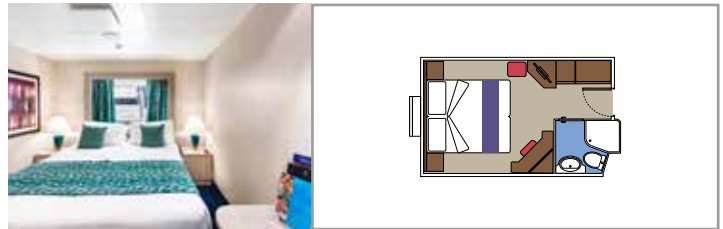

SUITE AUREA

INCLUDED FACILITIES

- Sitting area with sofa
- Spacious wardrobe
- Comfortable double or single beds (on request)
- Bathroom with bathtub, vanity area with hairdryer
- Interactive TV, telephone, safe, minibar and air conditioning
- Wifi connection available (for a fee)

BALCONY

INCLUDED FACILITIES

- Sitting area with sofa
- Comfortable double or single beds (on request)
- Bathroom with shower, vanity area with hairdryer
- Interactive TV, telephone, safe, minibar and air conditioning
- Wifi connection available (for a fee)

 Cabin size (m²)

 Balcony size (m²)

 Deck location

 Accommodating up to

OCEAN VIEW

INCLUDED FACILITIES

- Window with sea view
- Relaxing armchair
- Comfortable double or single beds (on request)
- Bathroom with shower, vanity area with hairdryer
- Interactive TV, telephone, safe, minibar and air conditioning
- Wifi connection available (for a fee)

JUNIOR OCEAN VIEW

OM1

 ≈13
  7-8
  4

› Low deck location

JUNIOR OCEAN VIEW WITH OBSTRUCTED VIEW

OO

 ≈13
  7
  2

The images are representative only. Size, layout and furniture may vary (within the same cabin category).