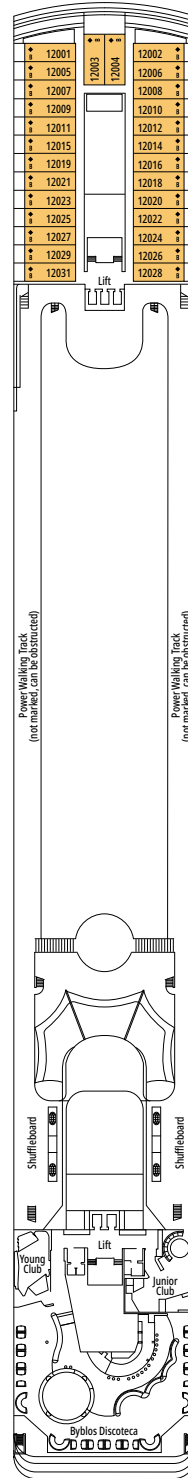

DECK 12
LA BOHÈME