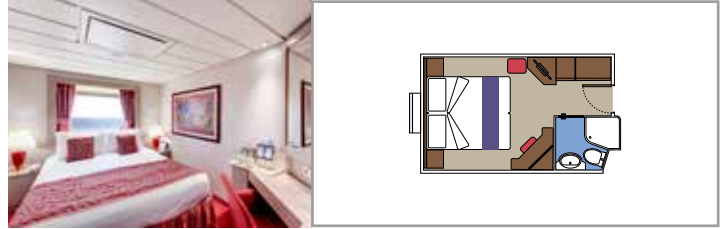

JUNIOR OCEAN VIEW

OM2

≈13
9-10
4

› Medium deck location