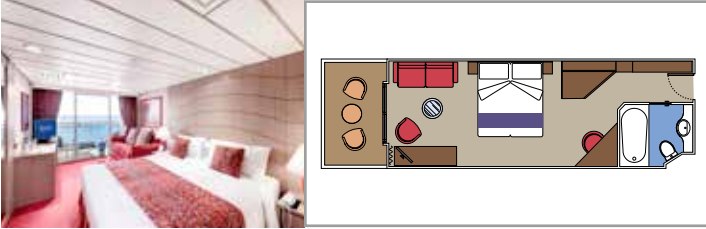

SUITE AUREA

INCLUDED FACILITIES

- Sitting area with sofa
- Spacious wardrobe
- Comfortable double or single beds (on request)
- Bathroom with bathtub, vanity area with hairdryer
- Interactive TV, telephone, safe, minibar and air conditioning
- Wifi connection available (for a fee)

DELUXE SUITE AUREA

SR1

≈23 ≈5 12 4

The images are representative only. Size, layout and furniture may vary (within the same cabin category).

Cabin size (m²)

Balcony size (m²)

Deck location

Accommodating up to