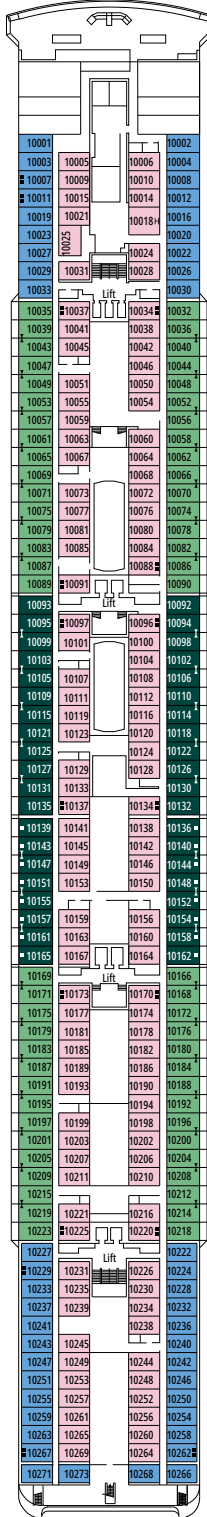

DECK 10
TURANDOT