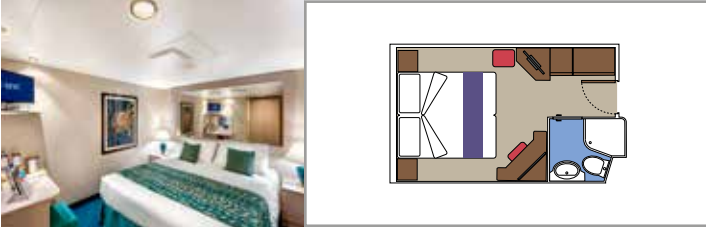

SUITE AUREA

INCLUDED FACILITIES

- Sitting area with sofa
- Spacious wardrobe
- Comfortable double or single beds (on request)
- Bathroom with bathtub, vanity area with hairdryer
- Interactive TV, telephone, safe, minibar and air conditioning
- Wifi connection available (for a fee)

BALCONY

INCLUDED FACILITIES

- Sitting area with sofa
- Comfortable double or single beds (on request)
- Bathroom with shower, vanity area with hairdryer
- Interactive TV, telephone, safe, minibar and air conditioning
- Wifi connection available (for a fee)

 Cabin size (m²)

 Balcony size (m²)

 Deck location

 Accommodating up to

OCEAN VIEW

INCLUDED FACILITIES

- Window with sea view
- Relaxing armchair
- Comfortable double or single beds (on request)
- Bathroom with shower, vanity area with hairdryer
- Interactive TV, telephone, safe, minibar and air conditioning
- Wifi connection available (for a fee)

Interactive TV, telephone, safe, minibar and air conditioning

Wifi connection available (for a fee)

*Cabin for guests with disabilities or reduced mobility has only single beds.

JUNIOR INTERIOR

IM2

 ≈13
  9-10
  4