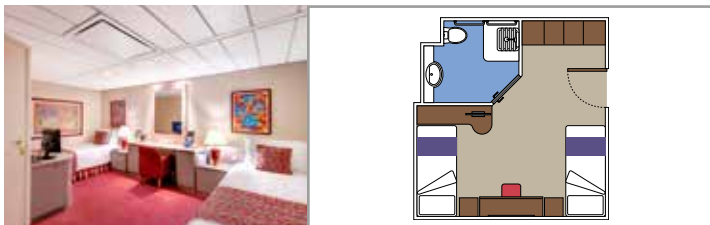

SUITE AUREA

INCLUDED FACILITIES

- Sitting area with sofa
- Spacious wardrobe
- Comfortable double or single beds (on request)
- Bathroom with bathtub, vanity area with hairdryer
- Interactive TV, telephone, safe, minibar and air conditioning
- Wifi connection available (for a fee)

BALCONY

INCLUDED FACILITIES

- Sitting area with sofa
- Comfortable double or single beds (on request)
- Bathroom with shower, vanity area with hairdryer
- Interactive TV, telephone, safe, minibar and air conditioning
- Wifi connection available (for a fee)

 Cabin size (m²)

 Balcony size (m²)

 Deck location

 Accommodating up to

OCEAN VIEW

INCLUDED FACILITIES

- Window with sea view
- Relaxing armchair
- Comfortable double or single beds (on request)
- Bathroom with shower, vanity area with hairdryer
- Interactive TV, telephone, safe, minibar and air conditioning
- Wifi connection available (for a fee)

 Deck location

 Accommodating up to

FACILITIES FOR GUESTS WITH DISABILITIES OR REDUCED MOBILITY

JUNIOR INTERIOR FOR GUEST WITH DISABILITIES OR REDUCED MOBILITY

INTERIOR

Available in:

- › **Junior Interior (IM1)**
cabin size ≈21m²; medium deck location (deck 7-8)
- › **Junior Interior (IM2)**
cabin size ≈21m²; low deck location (deck 9-10)