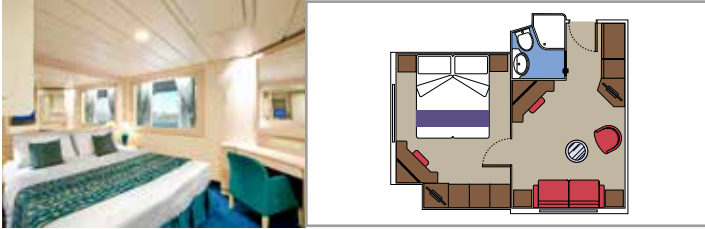

OCEAN VIEW

INCLUDED FACILITIES

- Window with sea view
- Relaxing armchair
- Comfortable double or single beds (on request)
- Bathroom with shower, vanity area with hairdryer
- Interactive TV, telephone, safe, minibar and air conditioning
- Wifi connection available (for a fee)

PREMIUM OCEAN VIEW

OL1

≈22
9
4

› Low deck location