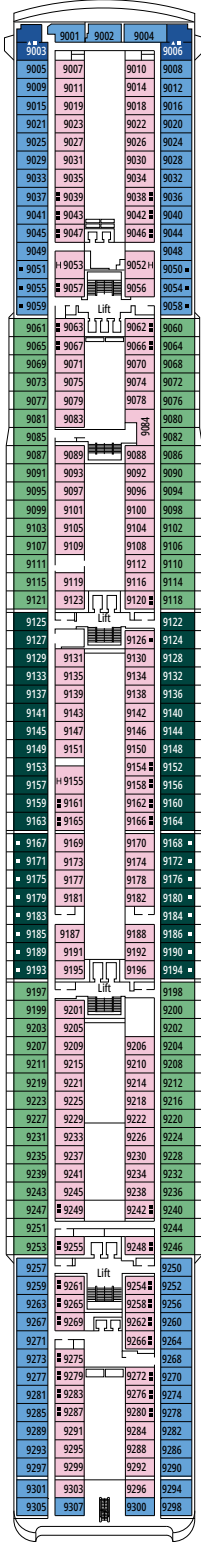

DECK 9
NORMA