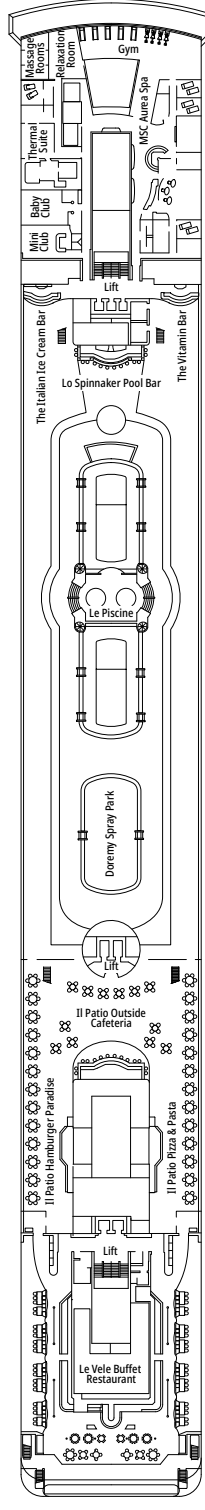

DECK 11
TOSCA