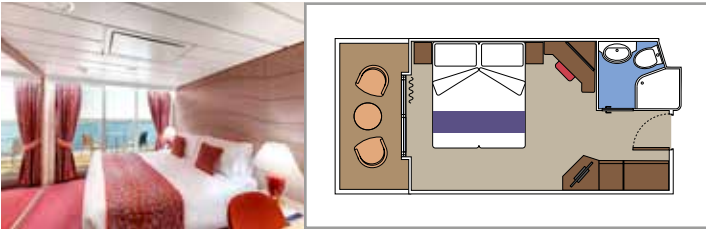

SUITE AUREA

INCLUDED FACILITIES

- Sitting area with sofa
- Spacious wardrobe
- Comfortable double or single beds (on request)
- Bathroom with bathtub, vanity area with hairdryer
- Interactive TV, telephone, safe, minibar and air conditioning
- Wifi connection available (for a fee)

BALCONY

INCLUDED FACILITIES

- Sitting area with sofa
- Comfortable double or single beds (on request)
- Bathroom with shower, vanity area with hairdryer
- Interactive TV, telephone, safe, minibar and air conditioning
- Wifi connection available (for a fee)

DELUXE BALCONY AUREA

BA

 ≈13
  ≈3
  9-10
  3

› Best ship position

JUNIOR BALCONY

BM1

 ≈13
  ≈3
  9-10
  3

The images are representative only. Size, layout and furniture may vary (within the same cabin category).

 Cabin size (m²)

 Balcony size (m²)

 Deck location

 Accommodating up to

OCEAN VIEW

INCLUDED FACILITIES

- Window with sea view
- Relaxing armchair
- Comfortable double or single beds (on request)
- Bathroom with shower, vanity area with hairdryer
- Interactive TV, telephone, safe, minibar and air conditioning
- Wifi connection available (for a fee)