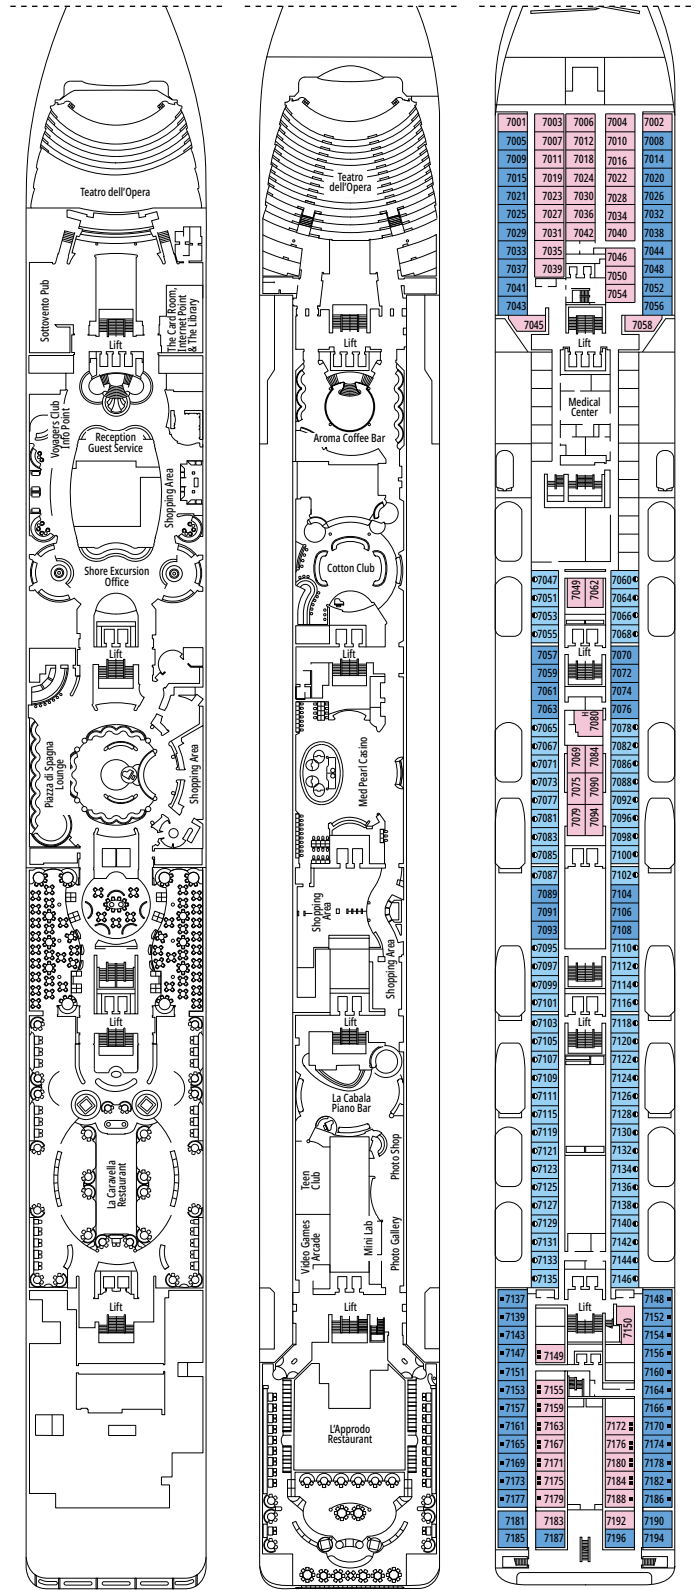

DECK 5
AIDA

DECK 6
OTELLO

DECK 7
RIGOLETTO