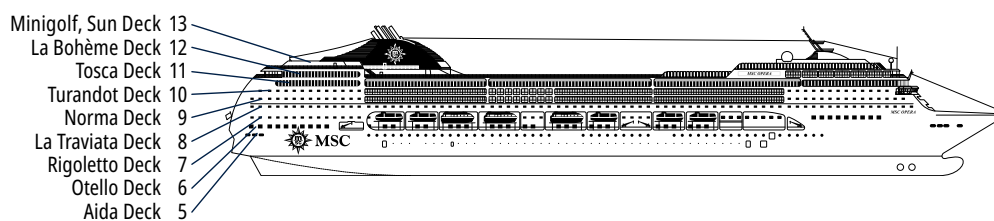

MSC OPERA

TECHNICAL CHARACTERISTICS OF THE SHIP

MED PEARL CASINO

TECHNICAL CHARACTERISTICS OF THE SHIP	
GROSS TONNAGE	65.591
LENGTH / BEAM / HEIGHT	274,9 m / 28,8 m / 54 m
DECKS	13, included 9 for guests
LIFTS	9
VOLTAGE (IN CABIN)	110/220 volts
MAXIMUM SPEED	20,3 knots
STABILIZERS	Stabilized with 2 fins
NUMBER OF PASSENGERS	2.679
NUMBER OF CABINS	1.075, included 6 for guests with disabilities or reduced mobility
CREW MEMBERS	Approx. 742
POOLS	3, with child-appropriate areas
WHIRLPOOLS	2 whirlpool baths