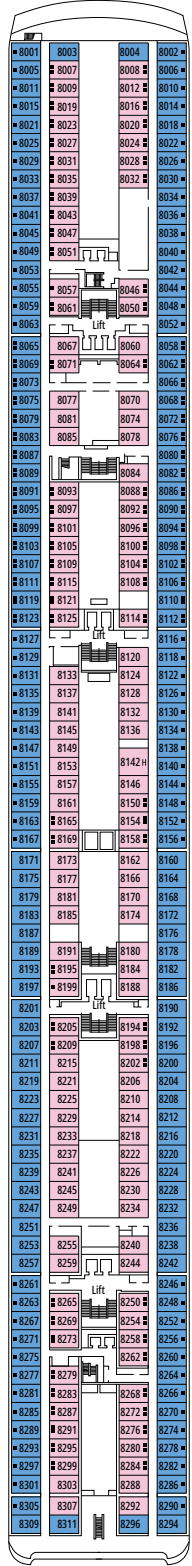

BYBLOS DISCOTECA

LE PISCINE

DECK 8
LA TRAVIATA