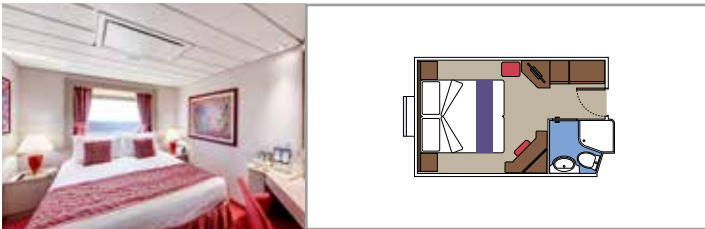

JUNIOR OCEAN VIEW

OM1

≈13
7-8
4

› Low deck location